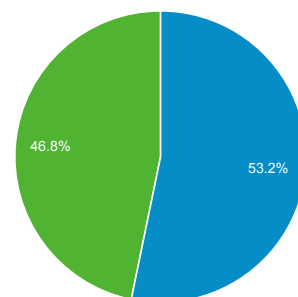

Jul 15, 2012 - Jun 30, 2014

Audience Overview

All Sessions
100.00%

+ Add Segment

Overview

■ Returning Visitor ■ New Visitor

Country	Sessions	% Sessions
1. Australia	24,889	57.43%
2. Russia	9,906	22.86%
3. Ukraine	3,279	7.57%
4. Belarus	829	1.91%
5. United States	677	1.56%
6. Kazakhstan	556	1.28%
7. (not set)	506	1.17%
8. Germany	260	0.60%
9. Israel	206	0.48%
10. Moldova	187	0.43%