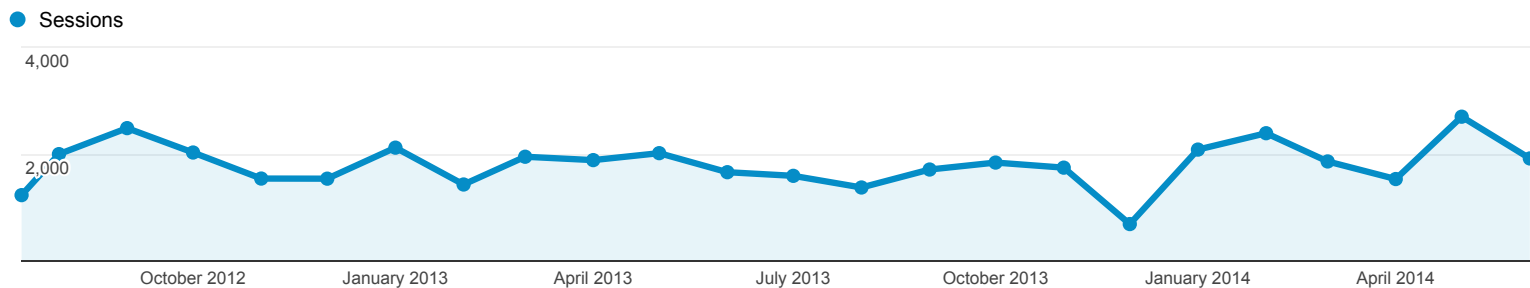

Jul 15, 2012 - Jun 30, 2014

Audience Overview

All Sessions
100.00%

+ Add Segment

Overview

■ Returning Visitor ■ New Visitor

Country	Sessions	% Sessions
1. Australia	24,889	57.43%
2. Russia	9,906	22.86%
3. Ukraine	3,279	7.57%
4. Belarus	829	1.91%
5. United States	677	1.56%
6. Kazakhstan	556	1.28%
7. (not set)	506	1.17%
8. Germany	260	0.60%
9. Israel	206	0.48%
10. Moldova	187	0.43%